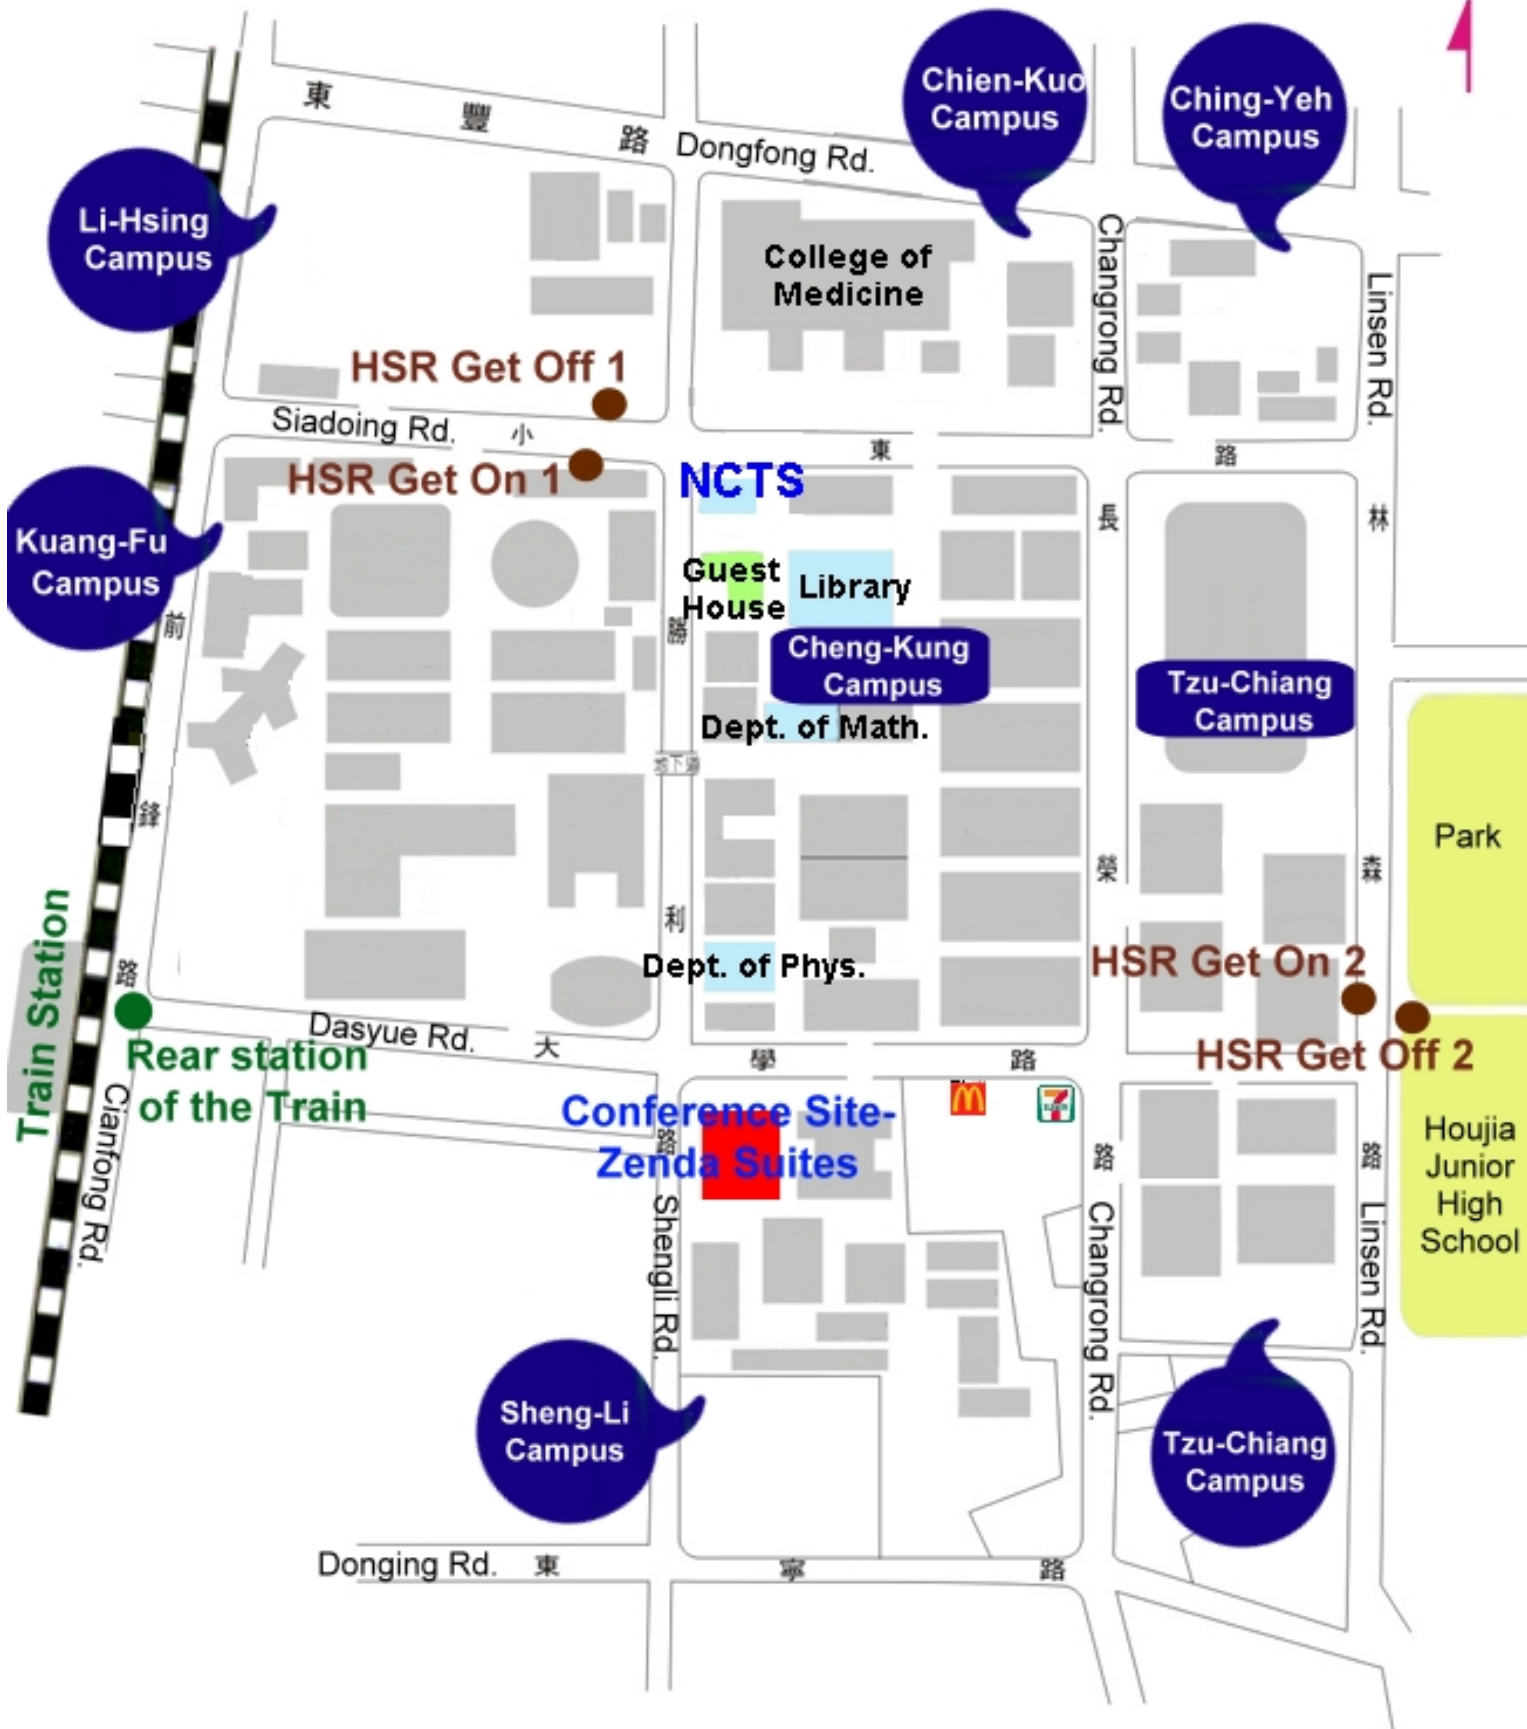

高鐵台南站 — 台南公園

THSR Tainan Station — Tainan Park

高鐵台南站發車 THSR Tainan Station				台南公園發車 Tainan Park			
07:05	11:25	16:05	20:25	05:50	10:05	14:45	19:05
07:25	11:45	16:25	20:45	06:05	10:25	15:05	19:25
07:45	12:05	16:45	21:05	06:25	10:45	15:25	19:45
08:05	12:25	17:05	21:25	06:45	11:05	15:45	20:05
08:25	13:05	17:25	21:45	07:05	11:25	16:05	20:25
08:45	13:25	17:45	22:05	07:25	12:05	16:25	20:45
09:05	13:45	18:05	22:25	07:45	12:25	16:45	21:05
09:25	14:05	18:25	22:45	08:05	12:45	17:05	21:25
09:45	14:25	18:45	23:25	08:25	13:05	17:25	21:45
10:05	14:45	19:05	23:45	08:45	13:25	17:45	22:05
10:25	15:05	19:25	23:55	09:05	13:45	18:05	22:25
10:45	15:25	19:45		09:25	14:05	18:25	
11:05	15:45	20:05		09:45	14:25	18:45	

興南客運 06-263-6637 snnew.myweb.hinet.net

往市區方向，沿途各站均可下車，但不可上客；往高鐵站方向，於高鐵站前之各站均可上客，但僅可於高鐵站下車。

Downtown Direction: Passengers may only board the bus at THSR station.

THSR Station Direction: Passengers may board the bus at any stop, and only disembark at THSR station.

Li-Hsing Campus

Kuang-Fu Campus

Chien-Kuo Campus

Ching-Yeh Campus

HSR Get Off 1

HSR Get On 1

NCTS

Guest House

Library

Cheng-Kung Campus

Dept. of Math.

Dept. of Phys.

Tzu-Chiang Campus

HSR Get On 2

HSR Get Off 2

Rear station of the Train